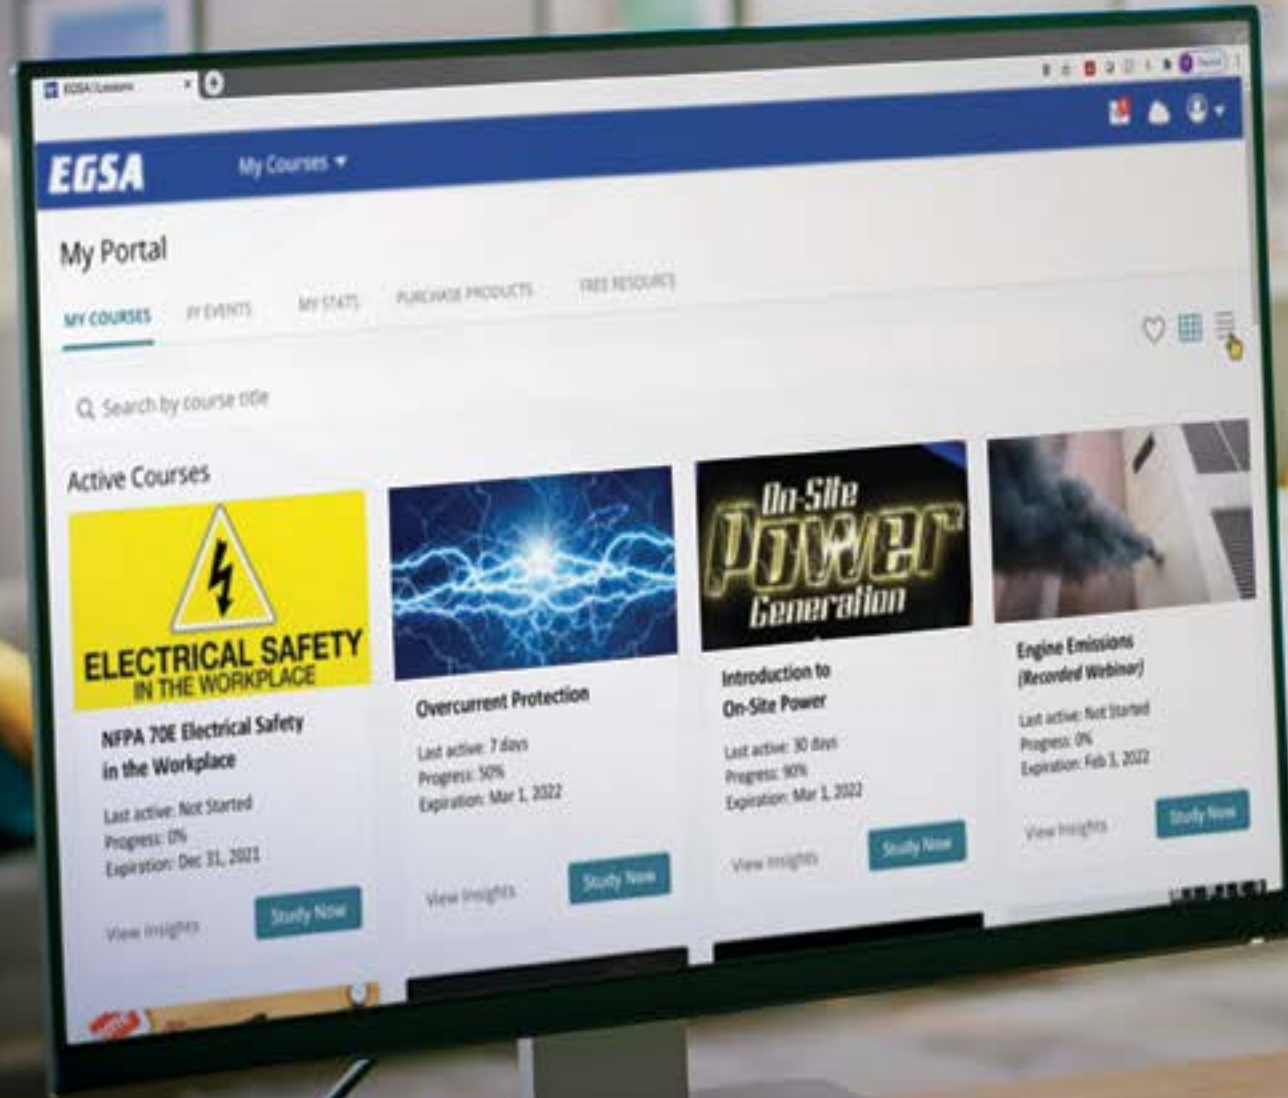

Check Out EGSA's New Online Learning Portal

Improve Your Knowledge of On-Site Power

EGSA's new online learning portal has great new features that will help guide you through your learning experience. We are also adding plenty of new courses in 2021.

Visit www.egsa.org for more information.

New Interactive Study Plans

Set goals for yourself

Provide feedback about each course

See how you stack up against your peers

Track your strengths and weaknesses

Rate your confidence as you move through the course